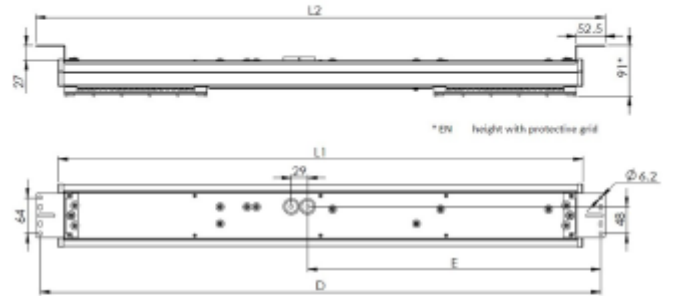

FDV SPEC SHEET

Columba

Art. no: 5714-04-3-ddd

Lighting Solutions

L1, mm	L2, mm	D, mm	E, mm	weight, kg
935	1015	999	523	1.50
1190	1270	1254	87	2.20
1444	1524	1508	779	2.80
1953	2033	2017	1032	4.10

Columba

Art. no: 5714-04-3-ddd

LIGHT TECHNICAL

Lumen Output:	29457
Beam Angle:	90°x90°
CCT (Color Temperature):	4000
CRI / Ra:	80
Color Code:	840
MacAdam (SDCM):	3

PRODUCT

Ingress Protection:	IP65
Impact Protection:	IK08
Operating Temperature [°C]:	-20 - 35
Lifetime [h]:	L80B50: 100 000
Color:	White
Length [mm]:	1953
Height [mm]:	80
Width [mm]:	114
Weight [kg]:	4,1