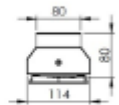

FDV SPEC SHEET

Columba

Art. no: 5714-04-3-ddd

Lighting Solutions

L1, mm	L2, mm	D, mm	E, mm	weight, kg
935	1015	999	523	1.50
1190	1270	1254	87	2.20
1444	1524	1508	779	2.80
1953	2033	2017	1032	4.10

Columba

Art. no: 5714-04-3-ddd

LIGHT TECHNICAL

Lumen Output:	29457
Beam Angle:	90°x90°
CCT (Color Temperature):	4000
CRI / Ra:	80
Color Code:	840
MacAdam (SDCM):	3

PRODUCT

Ingress Protection:	IP65
Impact Protection:	IK08
Operating Temperature [°C]:	-20 - 35
Lifetime [h]:	L80B50: 100 000
Color:	White
Length [mm]:	1953
Height [mm]:	80
Width [mm]:	114
Weight [kg]:	4,1