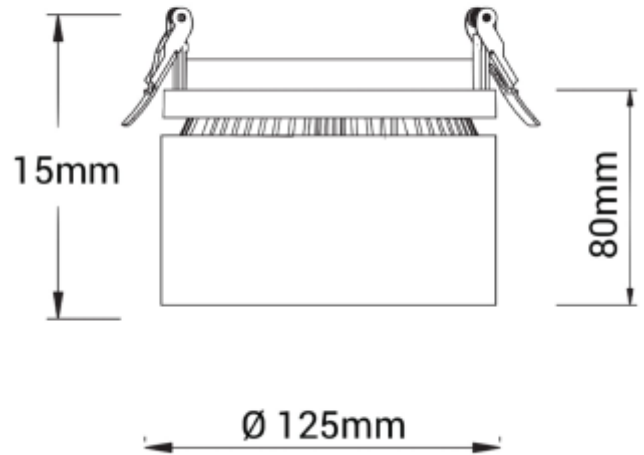

FDV SPEC SHEET

Suri Recessed
Art. no: 6566-30-3

115mm

Suri Recessed

Art. no: 6566-30-3

LIGHT TECHNICAL

Lightsource Type:	LED (built in)
Lumen LED (tc=25):	3000
Beam Angle:	30°
CCT (Color Temperature):	3000
CRI / Ra:	80
Color Code:	830
Lens (Diffuser):	Clear

MOUNTING / CONNECTION

Connection:	18i3 Quick connection
Cut-out [mm]:	Ø115
Mounting:	Partial-recessed, Ceiling

ELECTRICAL DATA

Dimming:	None
System Power [W]:	32
System Voltage [V]:	230V 50Hz
Protection Class:	2
Max load pr circuit - B10:	14
Max load pr circuit - B16:	24
Max load pr circuit - C10:	24
Max load pr circuit - C16:	40
Inrush current I _{max} [A]:	25
Inrush current time [µs]:	150
Current Output [mA]:	700

FDV SPEC SHEET

Suri Recessed

Art. no: 6566-30-3

Lighting Solutions

PRODUCT

To be recessed in insulation:	No
Ingress Protection:	IP20
Color:	White
Length [mm]:	125
Height [mm]:	75
Width [mm]:	125
Weight [kg]:	1,15