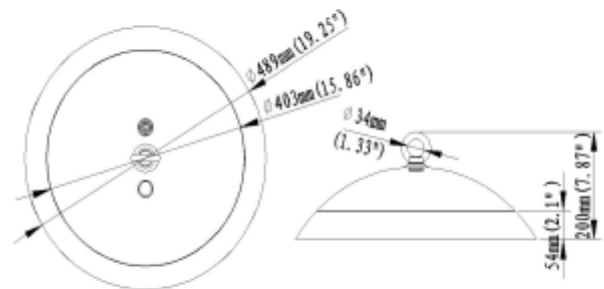

PRODUCT SHEET

X-Clean

Art. no: 6802-02-1

Lighting Solutions

X-Clean

X-Clean er en armatur designet for bruk i storkjøkken, industrikjøkken og matindustrien. Med et rent og glatt design er X-Clean enkel å rengjøre. X-Clean har høyt lysutbytte, er glassfri og har tildekket lyskilde. IK10 og IP69 klassifisering gjør at armaturen kan spyles med høytrykkspyler. Kan leveres med DALI styring, Zigbee styring eller bevegelsens sensor. Tilgjengelig tilbehør: Sikkerhetslenke/kjetting Takmontering

SPECIFICATIONS

Lightsource Type:	LED (built in)
System Power [W]:	120W
CCT (Color Temperature):	4000K
CRI / Ra:	80
Lumen Output:	12700lm
Lumen LED (tc=25):	16800lm
Beam Angle:	90°
Dimming:	None
System Voltage [V]:	230V 50Hz
Mounting:	Surface, Suspended, Ceiling
Lifetime [h]:	L80B50: 100 000h
Color:	Grey
Height [mm]:	200mm
Width [mm]:	489mm
Weight [kg]:	7,3kg