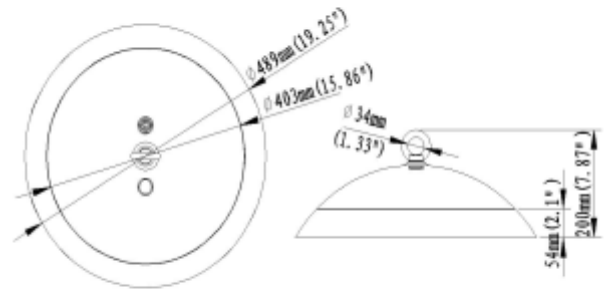

PRODUCT SHEET

X-Clean

Art. no: 6803-02-1

Lighting Solutions

X-Clean

X-Clean er en armatur designet for bruk i storkjøkken, industrikjøkken og matindustrien. Med et rent og glatt design er X-Clean enkel å rengjøre. X-Clean har høyt lysutbytte, er glassfri og har tildekket lyskilde. IK10 og IP69 klassifisering gjør at armaturen kan spyles med høytrykkspyler. Kan leveres med DALI styring, Zigbee styring eller bevegelsens sensor. Tilgjengelig tilbehør: Sikkerhetslenke/kjetting Takmontering

SPECIFICATIONS

Lightsource Type:	LED (built in)
System Power [W]:	150W
CCT (Color Temperature):	4000K
CRI / Ra:	80
Lumen Output:	16400lm
Lumen LED (tc=25):	21000lm
Beam Angle:	90°
Dimming:	None
System Voltage [V]:	230V 50Hz
Mounting:	Surface, Suspended, Ceiling
Lifetime [h]:	L80B50: 100 000h
Color:	Grey
Height [mm]:	200mm
Width [mm]:	489mm
Weight [kg]:	7,3kg