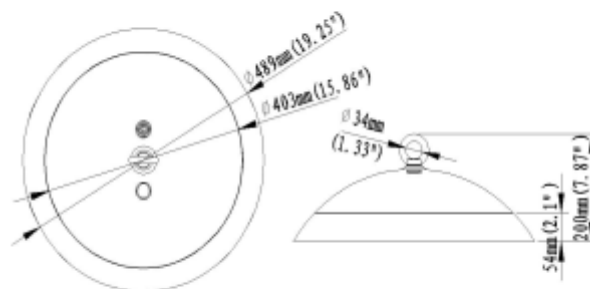

PRODUCT SHEET

X-Clean

Art. no: 6804-02-1

Lighting Solutions

X-Clean

X-Clean er en armatur designet for bruk i storkjøkken, industrikjøkken og matindustrien. Med et rent og glatt design er X-Clean enkel å rengjøre.. X-Clean har høyt lysutbytte, er glassfri og har tildekket lyskilde. IK10 og IP69 klassifisering gjør at armaturen kan spyles med høytrykkspyler. Kan leveres med DALI styring, Zigbee styring eller bevegelsens sensor. Tilgjengelig tilbehør: Sikkerhetslenke/kjetting Takmontering

A+

SPECIFICATIONS

Lightsource Type:	LED (built in)
System Power [W]:	200W
CCT (Color Temperature):	4000K
CRI / Ra:	80
Lumen Output:	21000lm
Lumen LED (tc=25):	28000lm
Beam Angle:	90°
Dimming:	None
System Voltage [V]:	230V 50Hz
Mounting:	Surface, Suspended, Ceiling
Lifetime [h]:	L80B50: 100 000h
Color:	Grey
Height [mm]:	200mm
Width [mm]:	489mm
Weight [kg]:	7,3kg