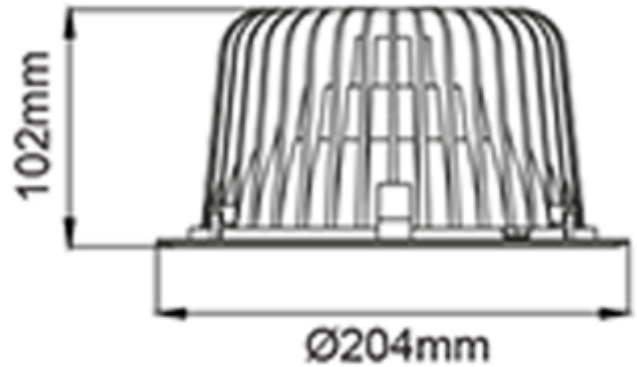

FDV SPEC SHEET

Leila C

Art. no: 6925-73-3

Lighting Solutions

 190mm

Leila C

Art. no: 6925-73-3

LIGHT TECHNICAL

Lumen LED (tc=25):	2100
Beam Angle:	73°
CCT (Color Temperature):	3000
CRI / Ra:	90
Color Code:	930
MacAdam (SDCM):	3
Lens (Diffuser):	Clear

MOUNTING / CONNECTION

Connection:	Depending on driver
Cut-out [mm]:	Ø190
Mounting:	Recessed, Ceiling

PRODUCT

To be recessed in insulation:	No
Ingress Protection:	IP20
Lifetime [h]:	L80B10: 100 000
Height [mm]:	120
Width [mm]:	204
Weight [kg]:	1,1

ELECTRICAL DATA

Dimming:	Depending on Driver
System Power [W]:	16
System Voltage [V]:	230V 50Hz
Protection Class:	3
Socket / Cap-Base:	N/A
Current Output [mA]:	400 (<1050)
Voltage Forward Min [V]:	29,3
Voltage Forward Max [V]:	38,7