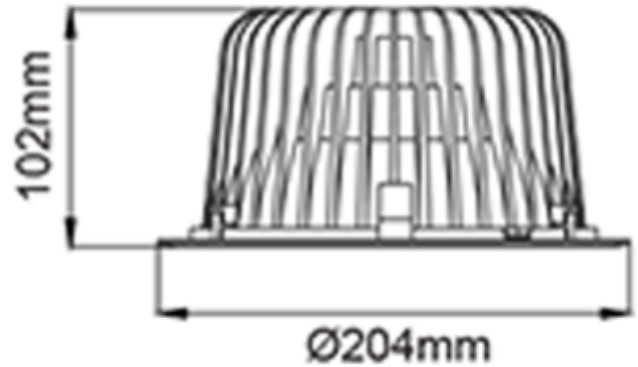

FDV SPEC SHEET

Leila C

Art. no: 6926-73-3

Lighting Solutions

190mm

Leila C

Art. no: 6926-73-3

LIGHT TECHNICAL

Lumen LED (tc=25):	2200
Beam Angle:	73°
CCT (Color Temperature):	4000
CRI / Ra:	90
Color Code:	940
MacAdam (SDCM):	3
Lens (Diffuser):	Clear

MOUNTING / CONNECTION

Connection:	Depending on driver
Cut-out [mm]:	Ø190
Mounting:	Recessed, Ceiling

PRODUCT

To be recessed in insulation:	No
Ingress Protection:	IP20
Lifetime [h]:	L80B10: 100 000
Height [mm]:	120
Width [mm]:	204
Weight [kg]:	1,1

ELECTRICAL DATA

Dimming:	Depending on Driver
System Power [W]:	16
System Voltage [V]:	230V 50Hz
Protection Class:	3
Socket / Cap-Base:	N/A
Current Output [mA]:	400 (<1050)
Voltage Forward Min [V]:	32,7
Voltage Forward Max [V]:	36,7