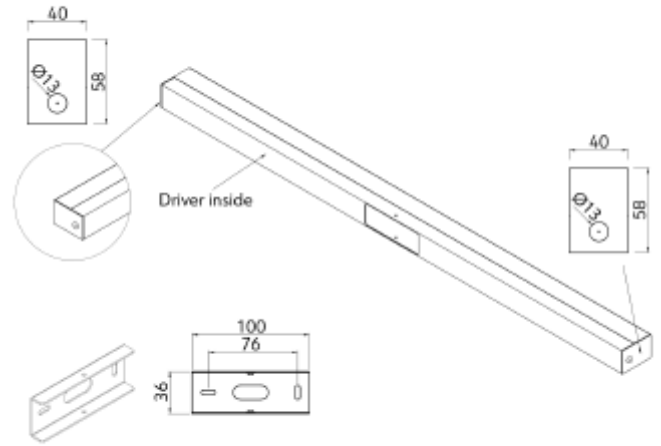

FDV SPEC SHEET

Paris Wall

Art. no: 6998-2-01-2

Lighting Solutions

Paris Wall

Art. no: 6998-2-01-2

LIGHT TECHNICAL

Lumen Output:	597
Lumen LED (tc=25):	770
Beam Angle:	120°
CCT (Color Temperature):	3000
CRI / Ra:	90
Color Code:	930
Lens (Diffuser):	Opal

MOUNTING / CONNECTION

Connection:	QuickConnect
Mounting:	Wall

PRODUCT

Ingress Protection:	IP44
Color:	Black
Length [mm]:	1200
Height [mm]:	58
Width [mm]:	40

ELECTRICAL DATA

Dimming:	Phase-Cut
Dimming Phasecut Type:	Leading / Trailing edge
System Power [W]:	15
System Voltage [V]:	230V 50Hz
Protection Class:	2
Leakage current [mA]:	0,5
Inrush current I_{max} [A]:	34
Inrush current time [µs]:	104