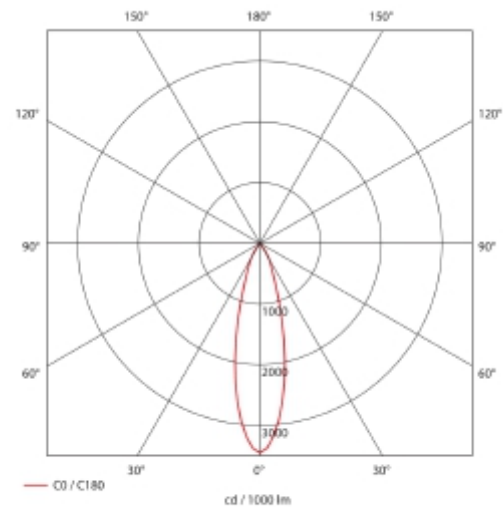

PRODUCT SHEET

Lobus BI

Art. no: 7008-7-30-2

Lighting Solutions

Lobus BI

SPECIFICATIONS

Lightsource Type:	LED (built in)
System Power [W]:	30W
CCT (Color Temperature):	2700K
CRI / Ra:	90
Lumen Output:	3837lm
Lumen LED (tc=25):	3800lm
Beam Angle:	30°
Lens (Diffuser):	Clear
Dimming:	None
System Voltage [V]:	230V 50Hz
Connection:	Track 3-Circuit
Mounting:	Track, Ceiling
Lifetime [h]:	L80B10: 100 000h
Lumen/W:	127lm/W
MacAdam (SDCM):	3
Color:	Black
Length [mm]:	228mm
Height [mm]:	180mm
Width [mm]:	97mm
Weight [kg]:	0,841kg