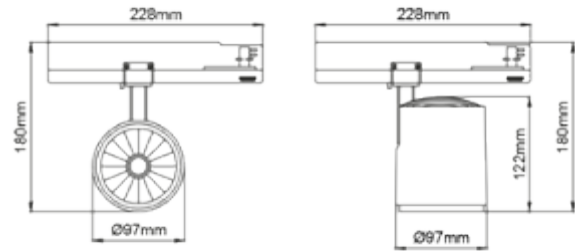

PRODUCT SHEET

Lobus BI

Art. no: 7008-7-30-2

Lighting Solutions

Lobus BI

SPECIFICATIONS

Lightsource Type:	LED (built in)
System Power [W]:	30W
CCT (Color Temperature):	2700K
CRI / Ra:	90
Lumen Output:	3837lm
Lumen LED (tc=25):	3800lm
Beam Angle:	30°
Lens (Diffuser):	Clear
Dimming:	None
System Voltage [V]:	230V 50Hz
Connection:	Track 3-Circuit
Mounting:	Track, Ceiling
Lifetime [h]:	L80B10: 100 000h
Lumen/W:	127lm/W
MacAdam (SDCM):	3
Color:	Black
Length [mm]:	228mm
Height [mm]:	180mm
Width [mm]:	97mm
Weight [kg]:	0,841kg

Lobus is a small and elegant spotlight for use in track lighting systems. This spotlight has very high lumen output per watt and this puts it in the top segment. The Lobus is very flexible, offering numerous adjustment possibilities making it easy to achieve the perfect light design in stores. The Lobus is available with three different reflectors and comes in three different colors.