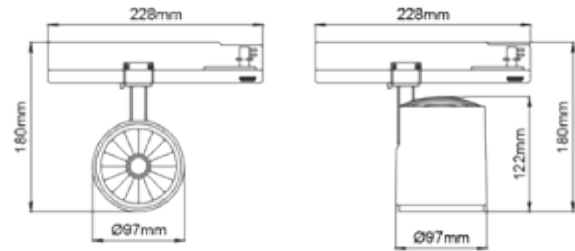

### SPECIFICATIONS

Lightsource Type:	LED (built in)
System Power [W]:	30W
CCT (Color Temperature):	3000K
CRI / Ra:	80
Lumen Output:	4248lm
Lumen LED (tc=25):	4750lm
Beam Angle:	20°
Lens (Diffuser):	Clear
Dimming:	None
System Voltage [V]:	230V 50Hz
Connection:	Track 3-Circuit
Mounting:	Track, Ceiling
Lifetime [h]:	L80B10: 100 000h
Lumen/W:	141lm/W
MacAdam (SDCM):	3
Color:	Grey
Length [mm]:	228mm
Height [mm]:	180mm
Width [mm]:	97mm
Weight [kg]:	0,841kg