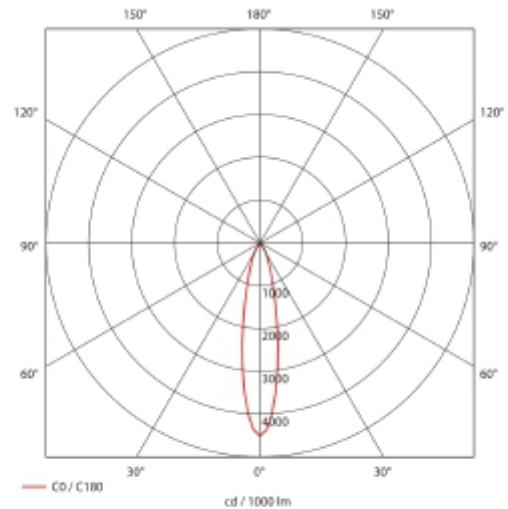

### SPECIFICATIONS

Lightsource Type:	LED (built in)
System Power [W]:	30W
CCT (Color Temperature):	3000K
CRI / Ra:	80
Lumen Output:	4248lm
Lumen LED (tc=25):	4750lm
Beam Angle:	20°
Lens (Diffuser):	Clear
Dimming:	None
System Voltage [V]:	230V 50Hz
Connection:	Track 3-Circuit
Mounting:	Track, Ceiling
Lifetime [h]:	L80B10: 100 000h
Lumen/W:	141lm/W
MacAdam (SDCM):	3
Color:	Grey
Length [mm]:	228mm
Height [mm]:	180mm
Width [mm]:	97mm
Weight [kg]:	0,841kg