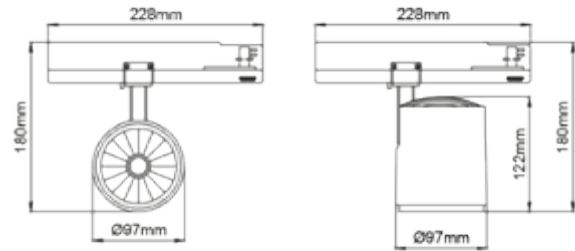

### SPECIFICATIONS

Lightsource Type:	LED (built in)
System Power [W]:	30W
CCT (Color Temperature):	3000K
CRI / Ra:	80
Lumen Output:	4165lm
Lumen LED (tc=25):	4750lm
Beam Angle:	60°
Lens (Diffuser):	Clear
Dimming:	None
System Voltage [V]:	230V 50Hz
Connection:	Track 3-Circuit
Mounting:	Track, Ceiling
Lifetime [h]:	L80B10: 100 000h
Lumen/W:	138lm/W
MacAdam (SDCM):	3
Color:	Grey
Length [mm]:	228mm
Height [mm]:	180mm
Width [mm]:	97mm
Weight [kg]:	0,841kg