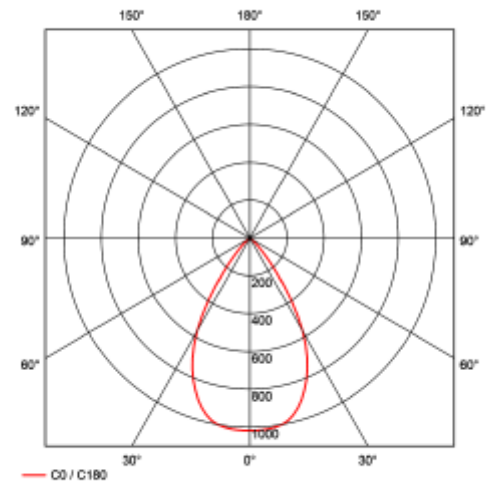

### SPECIFICATIONS

Lightsource Type:	LED (built in)
System Power [W]:	30W
CCT (Color Temperature):	3000K
CRI / Ra:	80
Lumen Output:	4165lm
Lumen LED (tc=25):	4750lm
Beam Angle:	60°
Lens (Diffuser):	Clear
Dimming:	None
System Voltage [V]:	230V 50Hz
Connection:	Track 3-Circuit
Mounting:	Track, Ceiling
Lifetime [h]:	L80B10: 100 000h
Lumen/W:	138lm/W
MacAdam (SDCM):	3
Color:	Grey
Length [mm]:	228mm
Height [mm]:	180mm
Width [mm]:	97mm
Weight [kg]:	0,841kg