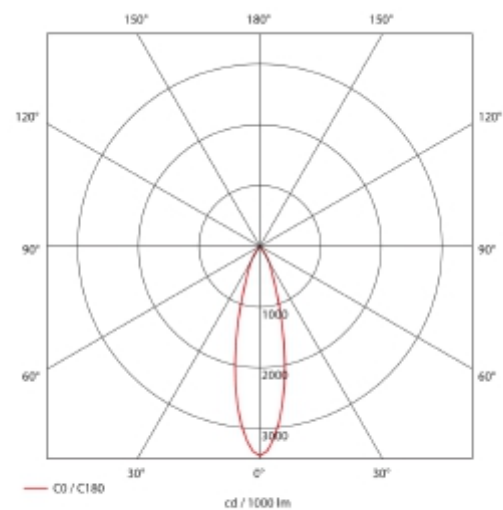

PRODUCT SHEET

Lobus BI

Art. no: 7012-7-30-1

Lighting Solutions

Lobus BI

SPECIFICATIONS

Lightsource Type:	LED (built in)
System Power [W]:	30W
CCT (Color Temperature):	3000K
CRI / Ra:	90
Lumen Output:	3956lm
Lumen LED (tc=25):	4050lm
Beam Angle:	30°
Lens (Diffuser):	Clear
Dimming:	None
System Voltage [V]:	230V 50Hz
Connection:	Track 3-Circuit
Mounting:	Track, Ceiling
Lifetime [h]:	L80B10: 100 000h
Lumen/W:	131lm/W
MacAdam (SDCM):	3
Color:	Grey
Length [mm]:	228mm
Height [mm]:	180mm
Width [mm]:	97mm
Weight [kg]:	0,841kg