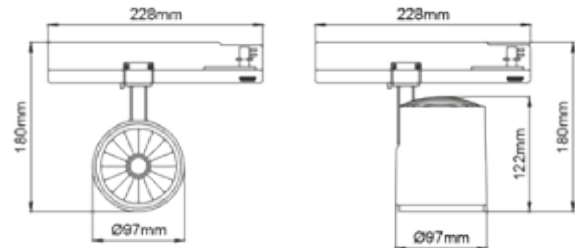

PRODUCT SHEET

Lobus BI

Art. no: 7012-7-30-1

Lighting Solutions

Lobus BI

SPECIFICATIONS

Lightsource Type:	LED (built in)
System Power [W]:	30W
CCT (Color Temperature):	3000K
CRI / Ra:	90
Lumen Output:	3956lm
Lumen LED (tc=25):	4050lm
Beam Angle:	30°
Lens (Diffuser):	Clear
Dimming:	None
System Voltage [V]:	230V 50Hz
Connection:	Track 3-Circuit
Mounting:	Track, Ceiling
Lifetime [h]:	L80B10: 100 000h
Lumen/W:	131lm/W
MacAdam (SDCM):	3
Color:	Grey
Length [mm]:	228mm
Height [mm]:	180mm
Width [mm]:	97mm
Weight [kg]:	0,841kg

Lobus is a small and elegant spotlight for use in track lighting systems. This spotlight has very high lumen output per watt and this puts it in the top segment. The Lobus is very flexible, offering numerous adjustment possibilities making it easy to achieve the perfect light design in stores. The Lobus is available with three different reflectors and comes in three different colors.