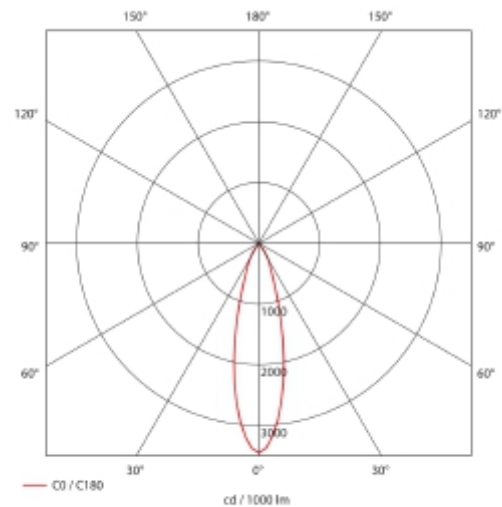

### SPECIFICATIONS

Lightsource Type:	LED (built in)
System Power [W]:	30W
CCT (Color Temperature):	3000K
CRI / Ra:	90
Lumen Output:	3956lm
Lumen LED (tc=25):	4050lm
Beam Angle:	30°
Lens (Diffuser):	Clear
Dimming:	None
System Voltage [V]:	230V 50Hz
Connection:	Track 3-Circuit
Mounting:	Track, Ceiling
Lifetime [h]:	L80B10: 100 000h
Lumen/W:	131lm/W
MacAdam (SDCM):	3
Color:	Black
Length [mm]:	228mm
Height [mm]:	180mm
Width [mm]:	97mm
Weight [kg]:	0,841kg