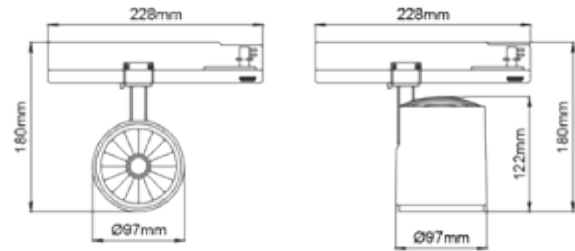

### SPECIFICATIONS

Lightsource Type:	LED (built in)
System Power [W]:	30W
CCT (Color Temperature):	Arctic White
CRI / Ra:	95
Lumen Output:	3659lm
Lumen LED (tc=25):	3750lm
Beam Angle:	30°
Lens (Diffuser):	Clear
Dimming:	None
System Voltage [V]:	230V 50Hz
Connection:	Track 3-Circuit
Mounting:	Track, Ceiling
Lifetime [h]:	L80B10: 100 000h
Lumen/W:	121lm/W
MacAdam (SDCM):	3
Color:	Grey
Length [mm]:	228mm
Height [mm]:	180mm
Width [mm]:	97mm
Weight [kg]:	0,841kg