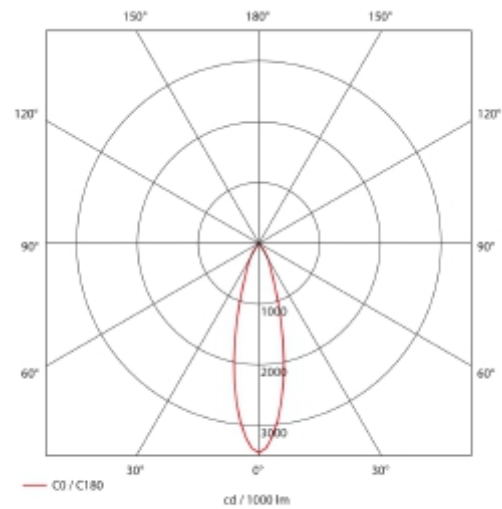

### SPECIFICATIONS

Lightsource Type:	LED (built in)
System Power [W]:	30W
CCT (Color Temperature):	Arctic White
CRI / Ra:	95
Lumen Output:	3659lm
Lumen LED (tc=25):	3750lm
Beam Angle:	30°
Lens (Diffuser):	Clear
Dimming:	None
System Voltage [V]:	230V 50Hz
Connection:	Track 3-Circuit
Mounting:	Track, Ceiling
Lifetime [h]:	L80B10: 100 000h
Lumen/W:	121lm/W
MacAdam (SDCM):	3
Color:	Grey
Length [mm]:	228mm
Height [mm]:	180mm
Width [mm]:	97mm
Weight [kg]:	0,841kg