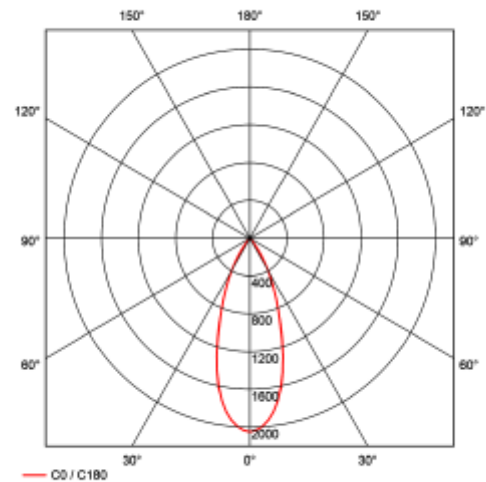

PRODUCT SHEET

Lobus BI

Art. no: 7015-7-40-1

Lighting Solutions

Lobus BI

SPECIFICATIONS

Lightsource Type:	LED (built in)
System Power [W]:	30W
CCT (Color Temperature):	Arctic White
CRI / Ra:	95
Lumen Output:	3596lm
Lumen LED (tc=25):	3750lm
Beam Angle:	40°
Lens (Diffuser):	Clear
Dimming:	None
System Voltage [V]:	230V 50Hz
Connection:	Track 3-Circuit
Mounting:	Track, Ceiling
Lifetime [h]:	L80B10: 100 000h
Lumen/W:	119lm/W
MacAdam (SDCM):	3
Color:	Grey
Length [mm]:	228mm
Height [mm]:	180mm
Width [mm]:	97mm
Weight [kg]:	0,841kg

Lobus is a small and elegant spotlight for use in track lighting systems. This spotlight has very high lumen output per watt and this puts it in the top segment. The Lobus is very flexible, offering numerous adjustment possibilities making it easy to achieve the perfect light design in stores. The Lobus is available with three different reflectors and comes in three different colors.