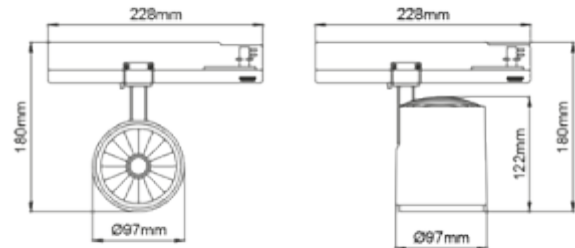

PRODUCT SHEET

Lobus BI

Art. no: 7015-7-40-1

Lighting Solutions

Lobus BI

SPECIFICATIONS

Lightsource Type:	LED (built in)
System Power [W]:	30W
CCT (Color Temperature):	Arctic White
CRI / Ra:	95
Lumen Output:	3596lm
Lumen LED (tc=25):	3750lm
Beam Angle:	40°
Lens (Diffuser):	Clear
Dimming:	None
System Voltage [V]:	230V 50Hz
Connection:	Track 3-Circuit
Mounting:	Track, Ceiling
Lifetime [h]:	L80B10: 100 000h
Lumen/W:	119lm/W
MacAdam (SDCM):	3
Color:	Grey
Length [mm]:	228mm
Height [mm]:	180mm
Width [mm]:	97mm
Weight [kg]:	0,841kg

Lobus is a small and elegant spotlight for use in track lighting systems. This spotlight has very high lumen output per watt and this puts it in the top segment. The Lobus is very flexible, offering numerous adjustment possibilities making it easy to achieve the perfect light design in stores. The Lobus is available with three different reflectors and comes in three different colors.