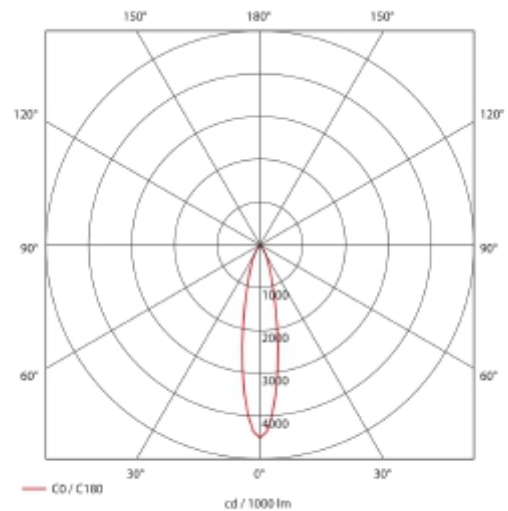

### SPECIFICATIONS

Lightsource Type:	LED (built in)
System Power [W]:	30W
CCT (Color Temperature):	4000K
CRI / Ra:	90
Lumen Output:	4061lm
Lumen LED (tc=25):	4250lm
Beam Angle:	20°
Lens (Diffuser):	Clear
Dimming:	None
System Voltage [V]:	230V 50Hz
Connection:	Track 3-Circuit
Mounting:	Track, Ceiling
Lifetime [h]:	L80B10: 100 000h
Lumen/W:	135lm/W
MacAdam (SDCM):	3
Color:	Black
Length [mm]:	228mm
Height [mm]:	180mm
Width [mm]:	97mm
Weight [kg]:	0,841kg