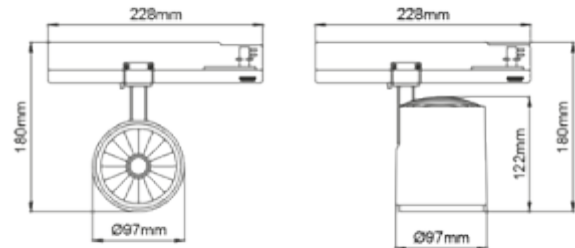

### SPECIFICATIONS

Lightsource Type:	LED (built in)
System Power [W]:	30W
CCT (Color Temperature):	4000K
CRI / Ra:	90
Lumen Output:	4061lm
Lumen LED (tc=25):	4250lm
Beam Angle:	20°
Lens (Diffuser):	Clear
Dimming:	None
System Voltage [V]:	230V 50Hz
Connection:	Track 3-Circuit
Mounting:	Track, Ceiling
Lifetime [h]:	L80B10: 100 000h
Lumen/W:	135lm/W
MacAdam (SDCM):	3
Color:	Black
Length [mm]:	228mm
Height [mm]:	180mm
Width [mm]:	97mm
Weight [kg]:	0,841kg