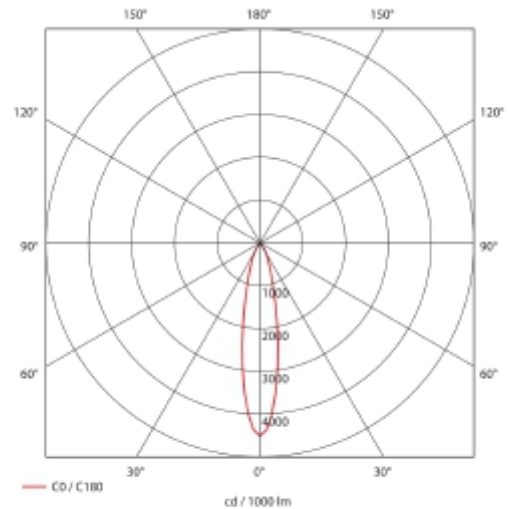

### SPECIFICATIONS

Lightsource Type:	LED (built in)
System Power [W]:	30W
CCT (Color Temperature):	4000K
CRI / Ra:	90
Lumen Output:	4061lm
Lumen LED (tc=25):	4250lm
Beam Angle:	20°
Lens (Diffuser):	Clear
Dimming:	None
System Voltage [V]:	230V 50Hz
Connection:	Track 3-Circuit
Mounting:	Track, Ceiling
Lifetime [h]:	L80B10: 100 000h
Lumen/W:	135lm/W
MacAdam (SDCM):	3
Color:	White
Length [mm]:	228mm
Height [mm]:	180mm
Width [mm]:	97mm
Weight [kg]:	0,841kg