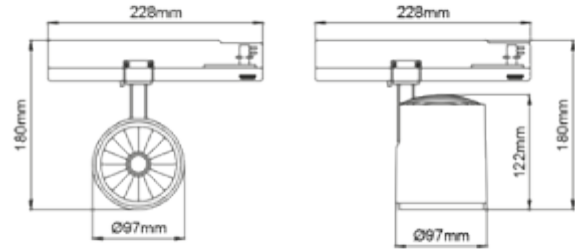

### SPECIFICATIONS

Lightsource Type:	LED (built in)
System Power [W]:	30W
CCT (Color Temperature):	4000K
CRI / Ra:	90
Lumen Output:	4061lm
Lumen LED (tc=25):	4250lm
Beam Angle:	20°
Lens (Diffuser):	Clear
Dimming:	None
System Voltage [V]:	230V 50Hz
Connection:	Track 3-Circuit
Mounting:	Track, Ceiling
Lifetime [h]:	L80B10: 100 000h
Lumen/W:	135lm/W
MacAdam (SDCM):	3
Color:	White
Length [mm]:	228mm
Height [mm]:	180mm
Width [mm]:	97mm
Weight [kg]:	0,841kg