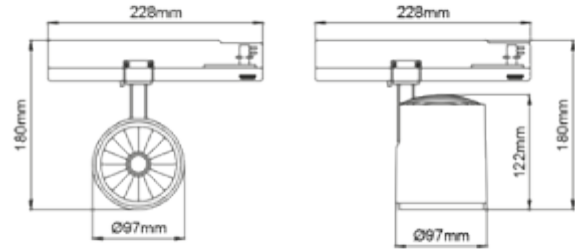

PRODUCT SHEET

Lobus BI

Art. no: 7019-7-30-2-ddd

Lighting Solutions

Lobus BI

Lobus is a small and elegant spotlight for use in track lighting systems. This spotlight has very high lumen output per watt and this puts it in the top segment. The Lobus is very flexible, offering numerous adjustment possibilities making it easy to achieve the perfect light design in stores. The Lobus is available with three different reflectors and comes in three different colors.

SPECIFICATIONS

Lightsource Type:	LED (built in)
System Power [W]:	30W
CCT (Color Temperature):	4000K
CRI / Ra:	90
Lumen Output:	4236lm
Lumen LED (tc=25):	4250lm
Beam Angle:	30°
Lens (Diffuser):	Clear
Dimming:	DALI2
System Voltage [V]:	230V 50Hz
Connection:	Track 3-Circuit+dim
Mounting:	Track, Ceiling
Lifetime [h]:	L80B10: 100 000h
Lumen/W:	141lm/W
MacAdam (SDCM):	3
Color:	Black
Length [mm]:	260mm
Height [mm]:	180mm
Width [mm]:	97mm
Weight [kg]:	0,841kg