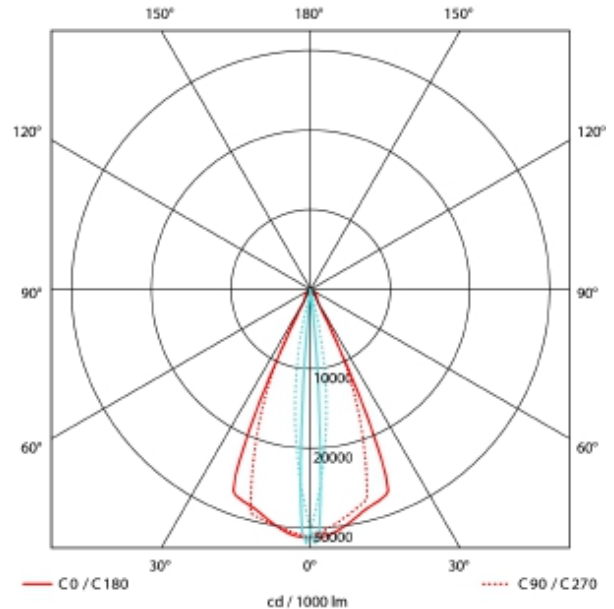

PRODUCT SHEET

Zoom Mini Spotlight

Art. no: 7060-560-3

Lighting Solutions

Zoom Mini Spotlight

Zoom Mini is relatively small spotlight for use in track lighting systems. The unique zoom patent makes it possible to vary the beam angle between 5 - and 60 degrees making this model highly versatile. The Zoom Mini is available in both 2700 and 3000 Kelvin and is made from robust die-cast aluminum. Choose between on/off, phase cut and DALI dimming.

SPECIFICATIONS

Lightsource Type:	LED (built in)
System Power [W]:	15W
CCT (Color Temperature):	2700K
CRI / Ra:	80
Lumen Output:	511-276lm
Lumen LED (tc=25):	900lm
Beam Angle:	5-60
Lens (Diffuser):	Clear
Dimming:	None
System Voltage [V]:	230V 50Hz
Connection:	Track 3-Circuit
Mounting:	Track, Ceiling
Lifetime [h]:	L80B50: 50 000h
UGR (<=):	18
Lumen/W:	34lm/W
Color:	White
Length [mm]:	261mm
Width [mm]:	60mm
Weight [kg]:	0,95kg