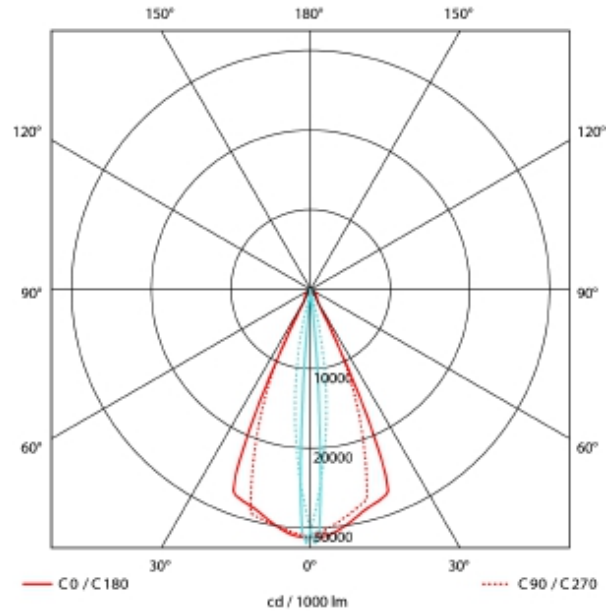

# Zoom Mini Spotlight

Zoom Mini is relatively small spotlight for use in track lighting systems. The unique zoom patent makes it possible to vary the beam angle between 5 - and 60 degrees making this model highly versatile. This Zoom Mini variant is available in both black and white color, 2700 and 3000 Kelvin and with phase cut dimming. The spotlight is made from robust die-cast aluminum.

### SPECIFICATIONS

Lightsource Type:	LED (built in)
System Power [W]:	15W
CCT (Color Temperature):	2700K
CRI / Ra:	90
Lumen LED (tc=25):	1250lm
Beam Angle:	5°-60°
Lens (Diffuser):	Clear
Dimming:	Phase-Cut
System Voltage [V]:	230V 50Hz
Connection:	Track 3-Circuit
Mounting:	Track, Ceiling
Lifetime [h]:	L80B50: 50 000h
MacAdam (SDCM):	3
Color:	White
Length [mm]:	261mm
Width [mm]:	60mm
Weight [kg]:	0,95kg