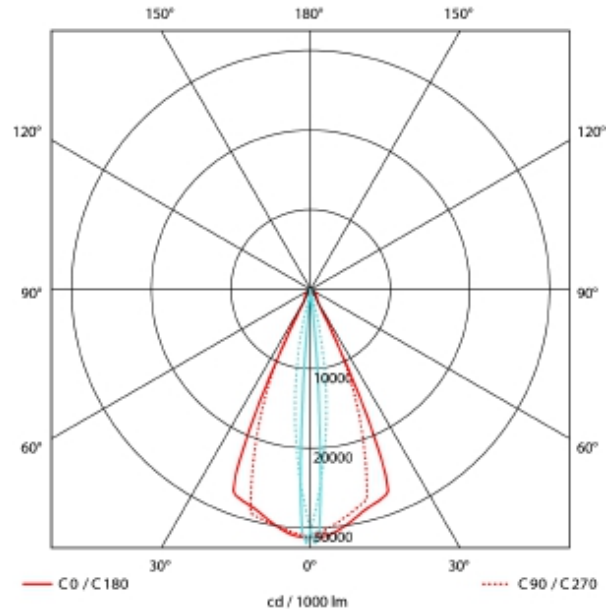

PRODUCT SHEET

Zoom Mini Spotlight

Art. no: 7064-02-560-3

Lighting Solutions

Zoom Mini Spotlight

Zoom Mini is relatively small spotlight for use in track lighting systems. The unique zoom patent makes it possible to vary the beam angle between 5 - and 60 degrees making this model highly versatile. This Zoom Mini variant is available in both black and white color, 2700 and 3000 Kelvin and with phase cut dimming. The spotlight is made from robust die-cast aluminum.

SPECIFICATIONS

Lightsource Type:	LED (built in)
System Power [W]:	15W
CCT (Color Temperature):	3000K
CRI / Ra:	90
Lumen LED (tc=25):	1300lm
Beam Angle:	5-60°
Lens (Diffuser):	Clear
Dimming:	Phase-Cut
System Voltage [V]:	230V 50Hz
Connection:	Track 3-Circuit
Mounting:	Track, Ceiling
Lifetime [h]:	L80B50: 50 000h
MacAdam (SDCM):	3
Color:	White
Length [mm]:	261mm
Width [mm]:	60mm
Weight [kg]:	0,95kg