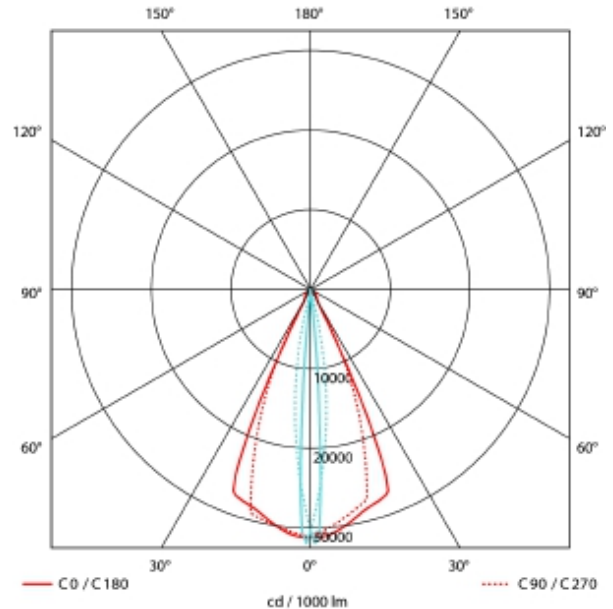

PRODUCT SHEET

Zoom Mini Spotlight

Art. no: 7066-02-560-2

Lighting Solutions

Zoom Mini Spotlight

Zoom Mini is relatively small spotlight for use in track lighting systems. The unique zoom patent makes it possible to vary the beam angle between 5 - and 60 degrees making this model highly versatile. This Zoom Mini variant is available in both black and white color, 2700 and 3000 Kelvin and with phase cut dimming. The spotlight is made from robust die-cast aluminum.

SPECIFICATIONS

Lightsource Type:	LED (built in)
System Power [W]:	15W
CCT (Color Temperature):	2700K
CRI / Ra:	97
Lumen LED (tc=25):	900lm
Beam Angle:	5-60°
Lens (Diffuser):	Clear
Dimming:	Phase-Cut
System Voltage [V]:	230V 50Hz
Connection:	Track 1-Circuit
Mounting:	Track, Ceiling
Lifetime [h]:	L80B50: 50 000h
Color:	Black
Length [mm]:	261mm
Width [mm]:	60mm
Weight [kg]:	0,95kg