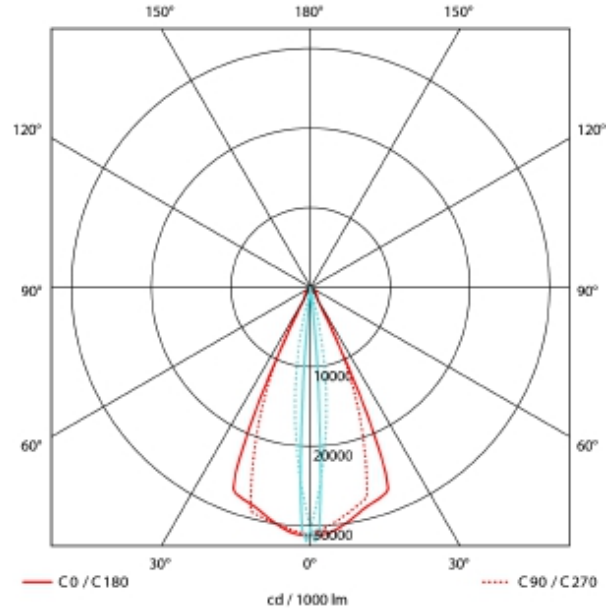

# Zoom Mini Spotlight

Zoom Mini is relatively small spotlight for use in track lighting systems. The unique zoom patent makes it possible to vary the beam angle between 5 - and 60 degrees making this model highly versatile. This Zoom Mini variant is available in both black and white color, 2700 and 3000 Kelvin and with phase cut dimming. The spotlight is made from robust die-cast aluminum.

### SPECIFICATIONS

Lightsource Type:	LED (built in)
System Power [W]:	15W
CCT (Color Temperature):	2700K
CRI / Ra:	97
Lumen LED (tc=25):	900lm
Beam Angle:	5-60°
Lens (Diffuser):	Clear
Dimming:	Phase-Cut
System Voltage [V]:	230V 50Hz
Connection:	Track 1-Circuit
Mounting:	Track, Ceiling
Lifetime [h]:	L80B50: 50 000h
Color:	White
Length [mm]:	261mm
Width [mm]:	60mm
Weight [kg]:	0,95kg