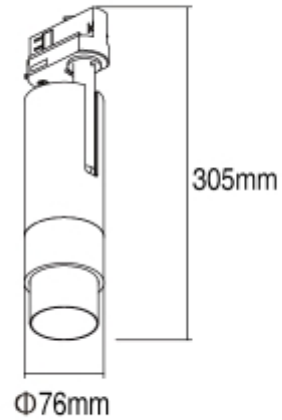

PRODUCT SHEET

Zoom Maxi Spotlight

Art. no: 7070-560-2

Lighting Solutions

Zoom Maxi Spotlight

SPECIFICATIONS

Lightsource Type:	LED (built in)
System Power [W]:	30W
CCT (Color Temperature):	3000K
CRI / Ra:	80
Lumen LED (tc=25):	2250lm
Beam Angle:	15-60°
Lens (Diffuser):	Clear
Dimming:	None
System Voltage [V]:	230V 50Hz
Connection:	Track 3-Circuit
Mounting:	Track, Ceiling
Color:	Black
Length [mm]:	305mm
Width [mm]:	76mm

The unique zoom patent makes it possible to vary the beam angle between 15 - and 60 degrees making this model highly versatile. The Zoom Maxi is available in both black and white versions and is made from robust die-cast aluminum.