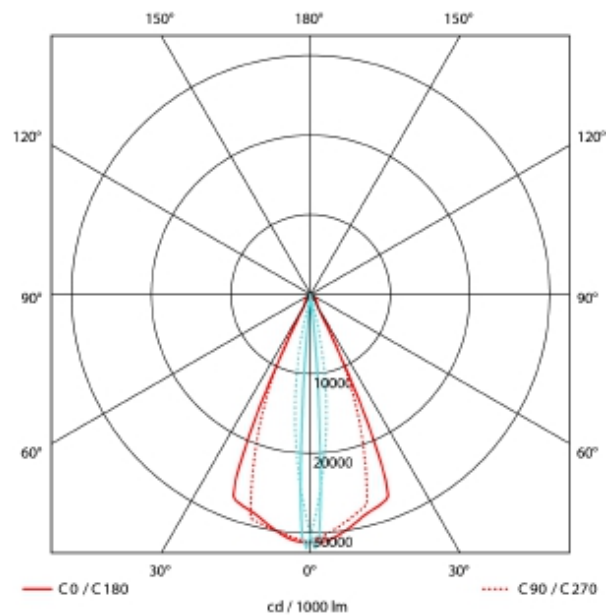

PRODUCT SHEET

Zoom Maxi Spotlight

Art. no: 7070-560-2

Lighting Solutions

Zoom Maxi Spotlight

SPECIFICATIONS

Lightsource Type:	LED (built in)
System Power [W]:	30W
CCT (Color Temperature):	3000K
CRI / Ra:	80
Lumen LED (tc=25):	2250lm
Beam Angle:	15-60°
Lens (Diffuser):	Clear
Dimming:	None
System Voltage [V]:	230V 50Hz
Connection:	Track 3-Circuit
Mounting:	Track, Ceiling
Color:	Black
Length [mm]:	305mm
Width [mm]:	76mm

The unique zoom patent makes it possible to vary the beam angle between 15 - and 60 degrees making this model highly versatile. The Zoom Maxi is available in both black and white versions and is made from robust die-cast aluminum.