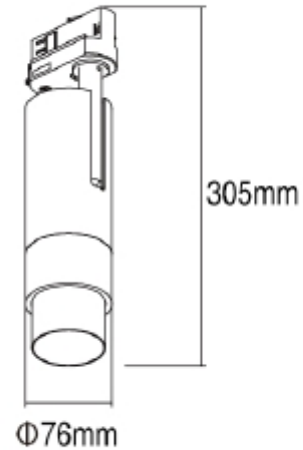

FDV SPEC SHEET

Zoom Maxi Spotlight

Art. no: 7071-560-2-ddd

Lighting Solutions

Zoom Maxi Spotlight

Art. no: 7071-560-2-ddd

LIGHT TECHNICAL

Lightsource Type:	LED (built in)
Lumen Output:	650-1500
Lumen LED (tc=25):	650-1500
Beam Angle:	15-60°
CCT (Color Temperature):	2700
CRI / Ra:	97
Color Code:	927
MacAdam (SDCM):	3
Lens (Diffuser):	Clear

MOUNTING / CONNECTION

Connection:	Track 3-Circuit
Mounting:	Track, Ceiling

PRODUCT

Ingress Protection:	IP20
Color:	Black
Length [mm]:	305
Width [mm]:	76

ELECTRICAL DATA

Dimming:	DALI2
System Power [W]:	30
System Voltage [V]:	230V 50Hz
Protection Class:	1
Max load pr circuit - B10:	31
Max load pr circuit - B16:	50
Max load pr circuit - C10:	52
Max load pr circuit - C16:	85
Inrush current I _{max} [A]:	5
Inrush current time [μs]:	50
Current Output [mA]:	700