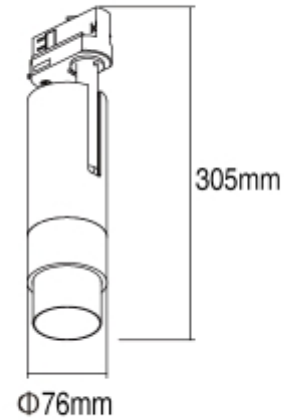

PRODUCT SHEET

Zoom Maxi Spotlight

Art. no: 7071-560-2-ddd

Lighting Solutions

Zoom Maxi Spotlight

SPECIFICATIONS

Lightsource Type:	LED (built in)
System Power [W]:	30W
CCT (Color Temperature):	2700K
CRI / Ra:	97
Lumen Output:	650-1500lm
Lumen LED (tc=25):	650-1500lm
Beam Angle:	15-60°
Lens (Diffuser):	Clear
Dimming:	DALI2
System Voltage [V]:	230V 50Hz
Connection:	Track 3-Circuit
Mounting:	Track, Ceiling
MacAdam (SDCM):	3
Color:	Black
Length [mm]:	305mm
Width [mm]:	76mm

The unique zoom patent makes it possible to vary the beam angle between 15 - and 60 degrees making this model highly versatile. The Zoom Maxi is available in both black and white versions and is made from robust die-cast aluminum.