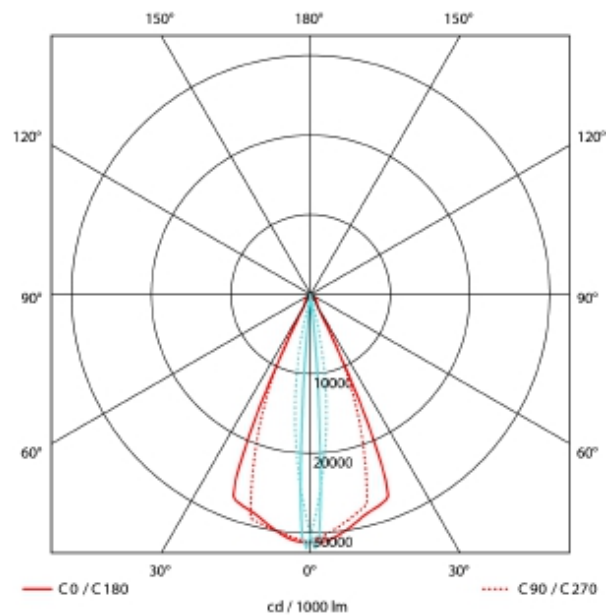

PRODUCT SHEET

Zoom Maxi Spotlight

Art. no: 7071-560-2-ddd

Lighting Solutions

Zoom Maxi Spotlight

SPECIFICATIONS

Lightsource Type:	LED (built in)
System Power [W]:	30W
CCT (Color Temperature):	2700K
CRI / Ra:	97
Lumen Output:	650-1500lm
Lumen LED (tc=25):	650-1500lm
Beam Angle:	15-60°
Lens (Diffuser):	Clear
Dimming:	DALI2
System Voltage [V]:	230V 50Hz
Connection:	Track 3-Circuit
Mounting:	Track, Ceiling
MacAdam (SDCM):	3
Color:	Black
Length [mm]:	305mm
Width [mm]:	76mm

The unique zoom patent makes it possible to vary the beam angle between 15 - and 60 degrees making this model highly versatile. The Zoom Maxi is available in both black and white versions and is made from robust die-cast aluminum.