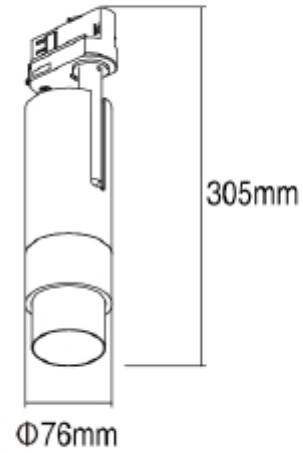

FDV SPEC SHEET
Zoom Maxi Spotlight
Art. no: 7071-560-3-ddd

Zoom Maxi Spotlight

Art. no: 7071-560-3-ddd

LIGHT TECHNICAL	
Lightsource Type:	LED (built in)
Lumen Output:	650-1500
Lumen LED (tc=25):	650-1500
Beam Angle:	15-60°
CCT (Color Temperature):	2700
CRI / Ra:	97
Color Code:	927
MacAdam (SDCM):	3
Lens (Diffuser):	Clear
MOUNTING / CONNECTION	
Connection:	Track 3-Circuit
Mounting:	Track, Ceiling
PRODUCT	
Ingress Protection:	IP20
Color:	White
Length [mm]:	305
Width [mm]:	76