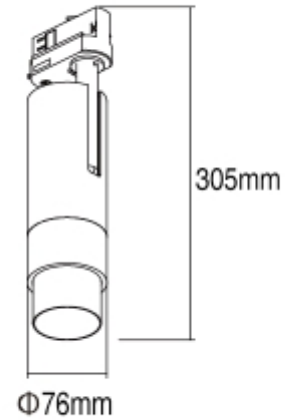

PRODUCT SHEET

Zoom Maxi Spotlight

Art. no: 7071-560-3-ddd

Lighting Solutions

Zoom Maxi Spotlight

SPECIFICATIONS	
Lightsource Type:	LED (built in)
System Power [W]:	30W
CCT (Color Temperature):	2700K
CRI / Ra:	97
Lumen Output:	650-1500lm
Lumen LED (tc=25):	650-1500lm
Beam Angle:	15-60°
Lens (Diffuser):	Clear
Dimming:	DALI2
System Voltage [V]:	230V 50Hz
Connection:	Track 3-Circuit
Mounting:	Track, Ceiling
MacAdam (SDCM):	3
Color:	White
Length [mm]:	305mm
Width [mm]:	76mm

The unique zoom patent makes it possible to vary the beam angle between 15 - and 60 degrees making this model highly versatile. The Zoom Maxi is available in both black and white versions and is made from robust die-cast aluminum.