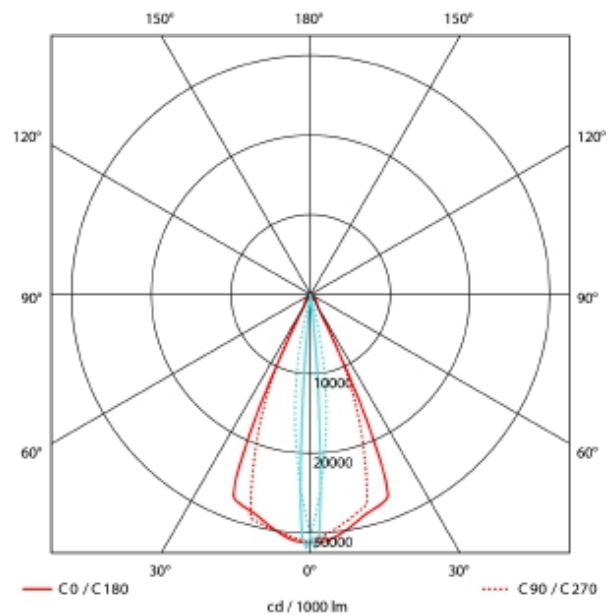

PRODUCT SHEET

Zoom Maxi Spotlight

Art. no: 7071-560-3-ddd

Lighting Solutions

Zoom Maxi Spotlight

SPECIFICATIONS	
Lightsource Type:	LED (built in)
System Power [W]:	30W
CCT (Color Temperature):	2700K
CRI / Ra:	97
Lumen Output:	650-1500lm
Lumen LED (tc=25):	650-1500lm
Beam Angle:	15-60°
Lens (Diffuser):	Clear
Dimming:	DALI2
System Voltage [V]:	230V 50Hz
Connection:	Track 3-Circuit
Mounting:	Track, Ceiling
MacAdam (SDCM):	3
Color:	White
Length [mm]:	305mm
Width [mm]:	76mm

The unique zoom patent makes it possible to vary the beam angle between 15 - and 60 degrees making this model highly versatile. The Zoom Maxi is available in both black and white versions and is made from robust die-cast aluminum.