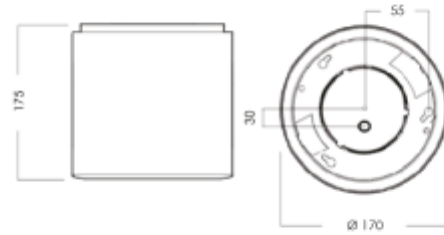

PRODUCT SHEET

Antlia

Art. no: 733-40-2

Lighting Solutions

Antlia

SPECIFICATIONS

Lightsource Type:	LED (built in)
System Power [W]:	21W
CCT (Color Temperature):	3000K
CRI / Ra:	80
Lumen Output:	2000lm
Lumen LED (tc=25):	2200lm
Beam Angle:	40°
Lens (Diffuser):	Clear
Dimming:	None
System Voltage [V]:	230V 50Hz
Connection:	Terminal
Mounting:	Surface, Ceiling
Lifetime [h]:	L80B50: 75 000h
Lumen/W:	100lm/W
Color:	Black
Height [mm]:	175mm
Width [mm]:	170mm
Weight [kg]:	1,15kg
To be recessed in insulation:	Not applicable