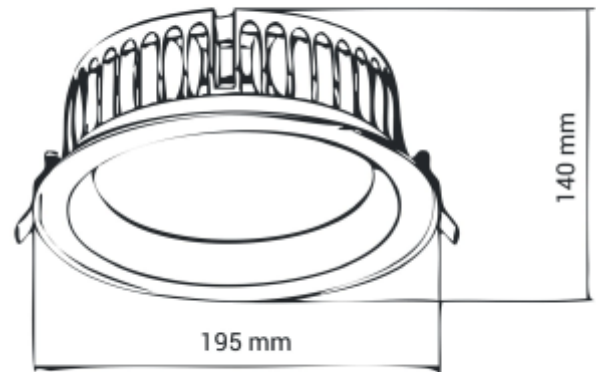

# Auriga

 176mm

This series of IP44 downlights is named Auriga. Auriga is supplied with 2m cable for power connection.

### SPECIFICATIONS

Lightsource Type:	LED (built in)
System Power [W]:	29W
CCT (Color Temperature):	3000K
CRI / Ra:	80
Lumen Output:	2900lm
Lumen LED (tc=25):	3000lm
Beam Angle:	40°
Lens (Diffuser):	Clear
Dimming:	None
System Voltage [V]:	230V 50Hz
Mounting:	Recessed
Cut-out [mm]:	Ø176mm
Lifetime [h]:	L80B10: 100 000h
Lumen/W:	103lm/W
Color:	White
Height [mm]:	140mm
Width [mm]:	195mm
To be recessed in insulation:	No