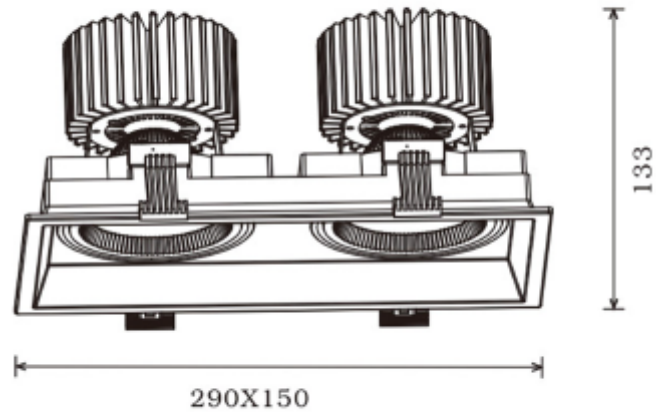

## FDV SPEC SHEET

Quadro Double  
Art. no: 75201-30-3

 280x140mm

### LIGHT TECHNICAL

Lumen LED (tc=25):	7500
Beam Angle:	30°
CCT (Color Temperature):	3000
CRI / Ra:	90
Color Code:	930
MacAdam (SDCM):	3
Lens (Diffuser):	Clear

### MOUNTING / CONNECTION

Connection:	18i3 Quick connection
Cut-out [mm]:	280x140
Mounting:	Ceiling

### PRODUCT

To be recessed in insulation:	No
Ingress Protection:	IP20
Operating Temperature [°C]:	-20 - 35
Lifetime [h]:	L80B10: 50.000
Color:	White
Length [mm]:	290
Height [mm]:	133
Width [mm]:	150
Weight [kg]:	2