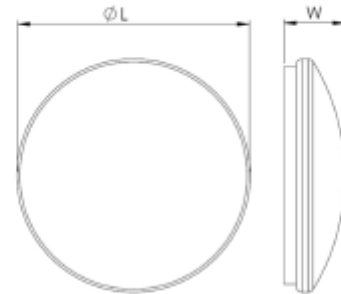

FDV SPEC SHEET

Pavo P

Art. no: 8017657

Lighting Solutions

L, mm	W, mm	A, mm	B, mm	C, mm
280	95	135	87	77.5
360	105	196	104	123
410	115	239	157	149.5
500	140	317	191.5	124.5

Pavo P

Art. no: 8017657

LIGHT TECHNICAL

Pavo P

Art. no: 8017657

Lighting Solutions

PRODUCT

Ingress Protection:	IP44
Impact Protection:	IK02
Operating Temperature [°C]:	-15 - 35
Lifetime [h]:	L70B50: 40 000
Color:	White
RAL:	RAL9003
Length [mm]:	410
Height [mm]:	115
Width [mm]:	410
Weight [kg]:	0,9