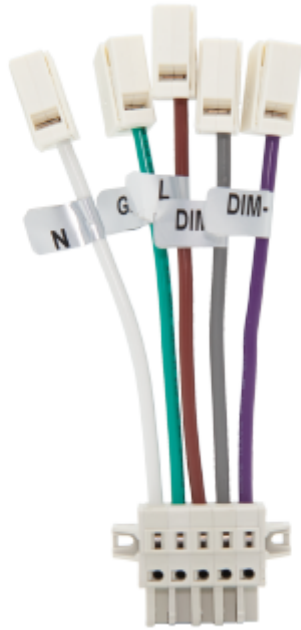

PRODUCT SHEET

Ledline Primary connection 230V

Art. no: 8050-05

Lighting Solutions

Ledline Primary connection 230V

SPECIFICATIONS

Length:	125mm
Height:	110mm
Width:	50mm
Weight:	0,05kg