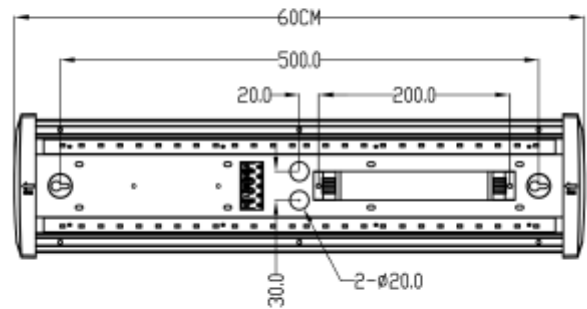

PRODUCT SHEET

Universal IP44

Art. no: 8070-105-3

NORLUX®

Lighting Solutions

Universal IP44

SPECIFICATIONS

Lightsource Type:	LED (built in)
System Power [W]:	16W
CCT (Color Temperature):	3000K
CRI / Ra:	80
Lumen Output:	1782lm
Lumen LED (tc=25):	2000lm
Beam Angle:	105°
Lens (Diffuser):	PMMA Opal
Dimming:	None
System Voltage [V]:	230V 50Hz
Connection:	QuickConnect
Mounting:	Surface, Ceiling
Lifetime [h]:	L80B10: 100 000h
Lumen/W:	117lm/W
MacAdam (SDCM):	3
Color:	White
Length [mm]:	600mm
Height [mm]:	50mm
Width [mm]:	160mm
Weight [kg]:	1,4kg