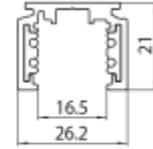

PRODUCT SHEET

Track Evo 48V ST1 1m BK DALI

Art. no: 9500-ST1E-1-2

Lighting Solutions

Track Evo 48V ST1 1m BK DALI

Black 1m EVO ST1 48V DALI track for surface or pendant installation

SPECIFICATIONS

Track Family:	48V EVO ST1
Product:	Track
System Voltage:	48VDCV
Current [A]:	15A
Dimmable:	Yes
Mounting:	Suspended, Ceiling
Color:	Black
Length:	100mm
Height:	21mm
Width:	26,2mm