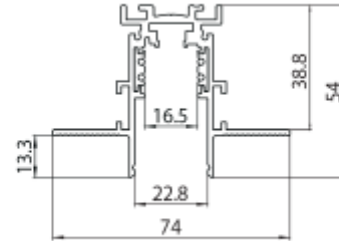

PRODUCT SHEET

Track Evo 48V Recessed ST5 2m BK DALI

Art. no: 9500-ST5E-2-2

Lighting Solutions

Track Evo 48V Recessed ST5 2m BK DALI

Black 2m EVO ST5 48V DALI track for trimless installation

SPECIFICATIONS

Track Family:	48V EVO ST5
Product:	Track Recessed
System Voltage:	48VDCV
Current [A]:	15A
Dimmable:	Yes
Mounting:	Recessed, Ceiling
Color:	Black
Length:	200mm
Height:	54mm
Width:	74mm