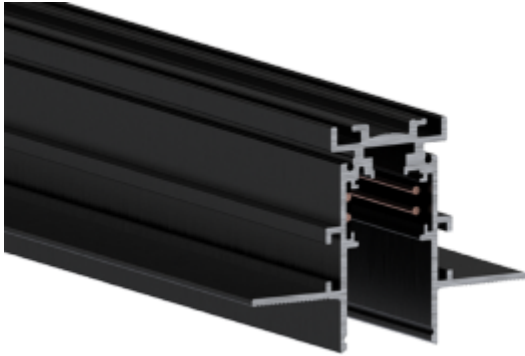

PRODUCT SHEET

Track Evo 48V Recessed ST5 2m BK DALI

Art. no: 9500-ST5E-2-2

Lighting Solutions

Track Evo 48V Recessed ST5 2m BK DALI

Black 2m EVO ST5 48V DALI track for trimless installation

SPECIFICATIONS

Track Family:	48V EVO ST5
Product:	Track Recessed
System Voltage:	48VDCV
Current [A]:	15A
Dimmable:	Yes
Mounting:	Recessed, Ceiling
Color:	Black
Length:	200mm
Height:	54mm
Width:	74mm