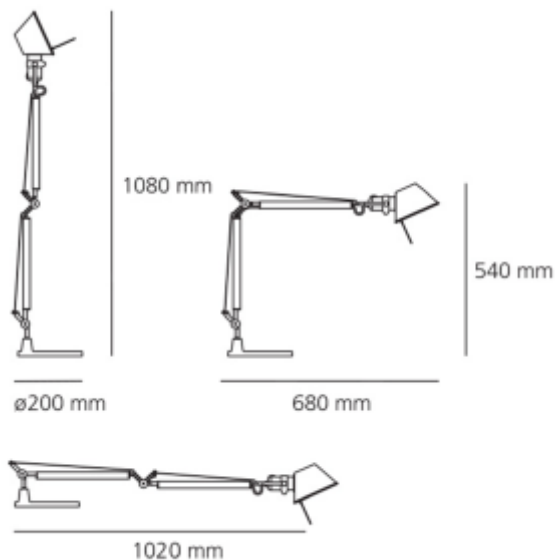

PRODUCT SHEET

Tolomeo Mini Wall / Table Aluminum Body Lamp

Art. no: A005910

Lighting Solutions

Tolomeo Mini Wall / Table Aluminum Body Lamp

Cantilevered arms in polished aluminium; diffuser in anodised aluminium; joints and wall support in polished aluminium. System of spring balancing. The code refers to the luminaires body only. For complete lamp purchase mounting accessories: A008600 Table base ø20cm Aluminium A025150 Tolomeo Mini Wall Support Alu

SPECIFICATIONS

Max. Power [W]:	77
Socket / Cap-Base:	E27
Lumen Output:	804lm
System Voltage [V]:	230V 50Hz
Connection:	Terminal
Mounting:	Wall, Table
Color:	Aluminium
Length [mm]:	710mm
Height [mm]:	570mm