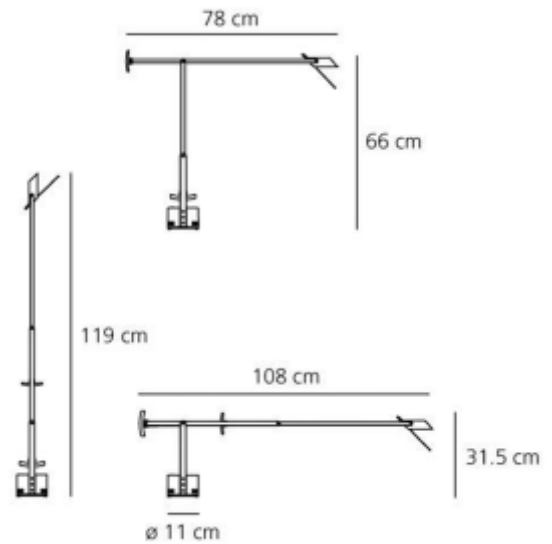

PRODUCT SHEET

Tizio

Art. no: A009010

Lighting Solutions

Tizio

Range of lamps available in several dimensions, with different finishes. Materials: painted polycarbonate. Tizio LED: head in aluminium. Specification: adjustable counterbalanced arms and head

SPECIFICATIONS

Lightsource Type:	Lightsource not included
System Power [W]:	50W
Max. Power [W]:	50
Socket / Cap-Base:	GY6.35
Dimming:	Light bulb dependent
System Voltage [V]:	230V 50Hz
Connection:	Terminal
Mounting:	Table
Color:	Black
Length [mm]:	119mm
Width [mm]:	110mm