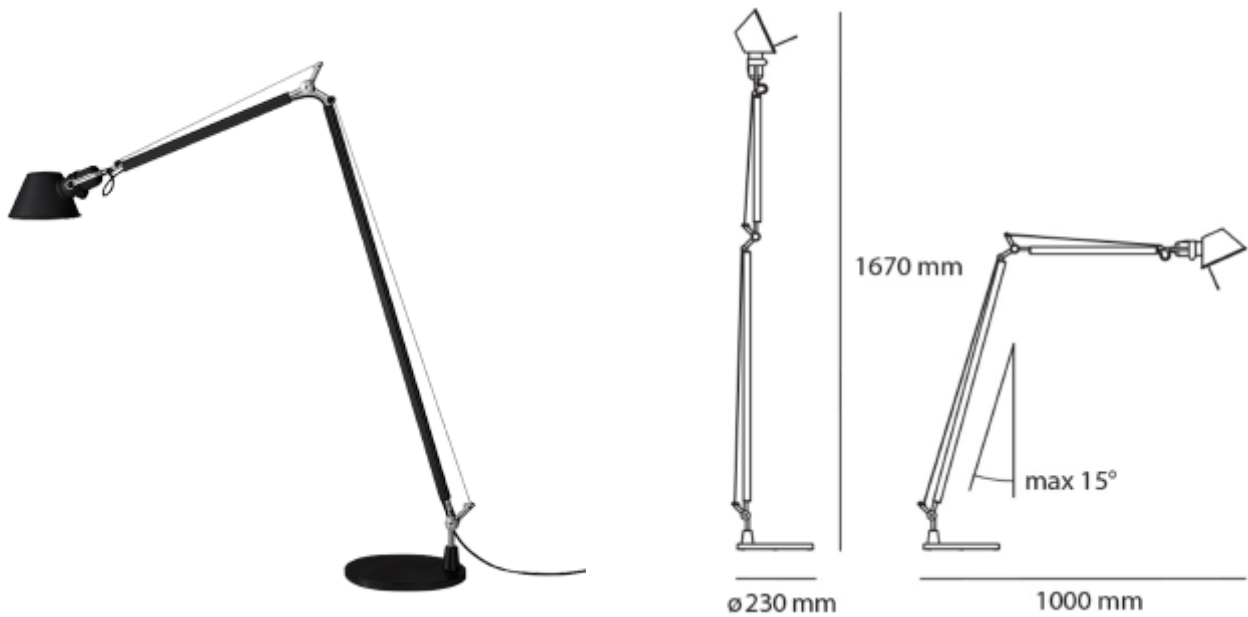

## FDV SPEC SHEET

Tolomeo Reading Floor - Black - Body Lamp  
Art. no: A013930

*Lighting Solutions*

# Tolomeo Reading Floor - Black - Body Lamp

Art. no: A013930

### LIGHT TECHNICAL

Lightsource Type:	Lightsource not included
Lumen Output:	804
Socket / Cap-Base:	E27

### PRODUCT

Ingress Protection:	IP20
Color:	Black
Height [mm]:	1670
Width [mm]:	230
Housing Material :	Aluminium