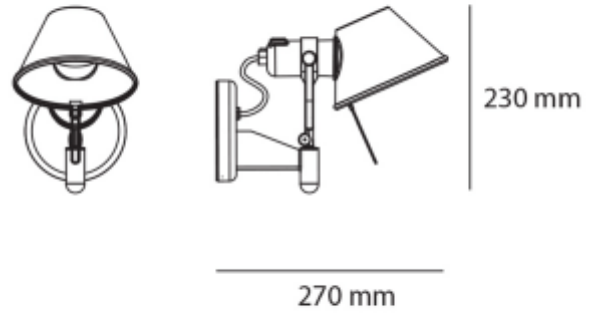

PRODUCT SHEET

Tolomeo Faretto - with switch on-off Aluminium
Art. no: A029250

Lighting Solutions

Tolomeo Faretto - with switch on-off Aluminium

Wall support in polished aluminium; diffuser in matt anodised aluminium

SPECIFICATIONS

Lightsource Type:	Lightsource not included
Max. Power [W]:	77
Socket / Cap-Base:	E27
Dimming:	Light bulb dependent
System Voltage [V]:	230V 50Hz
Connection:	Terminal
Mounting:	Wall
Color:	Aluminium
Height [mm]:	230mm
Width [mm]:	250mm