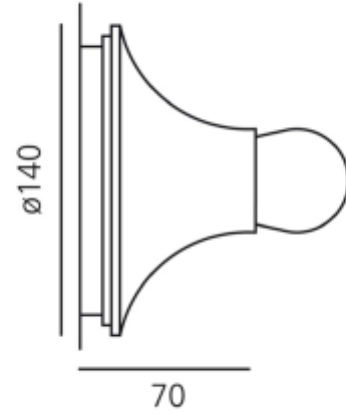

### SPECIFICATIONS

Lightsource Type:	LED (replaceable)
Max. Power [W]:	30
Socket / Cap-Base:	E27
System Voltage [V]:	230V 50Hz
Connection:	Terminal
Mounting:	Wall
Color:	Orange
Length [mm]:	70mm
Width [mm]:	140mm