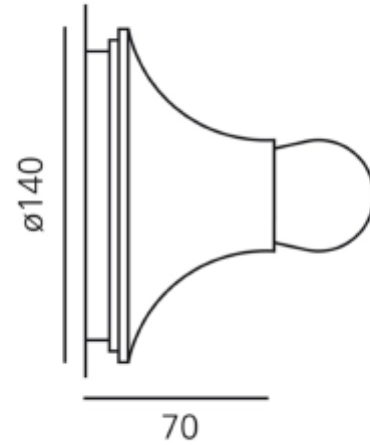

FDV SPEC SHEET

Teti Anthracite grey

Art. no: A048150

Lighting Solutions

Teti Anthracite grey

Art. no: A048150

LIGHT TECHNICAL

Lightsource Type:	LED (replaceable)
Socket / Cap-Base:	E27

MOUNTING / CONNECTION

Connection:	Terminal
Mounting:	Wall

PRODUCT

Ingress Protection:	IP20
Color:	Antracite
Length [mm]:	70
Width [mm]:	140

ELECTRICAL DATA

Max. Power [W]:	30
System Voltage [V]:	230V 50Hz
Protection Class:	2
Socket / Cap-Base:	E27