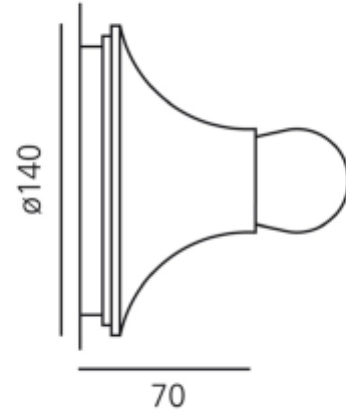

### SPECIFICATIONS

Lightsource Type:	LED (replaceable)
Max. Power [W]:	30
Socket / Cap-Base:	E27
System Voltage [V]:	230V 50Hz
Connection:	Terminal
Mounting:	Wall
Color:	Antracite
Length [mm]:	70mm
Width [mm]:	140mm