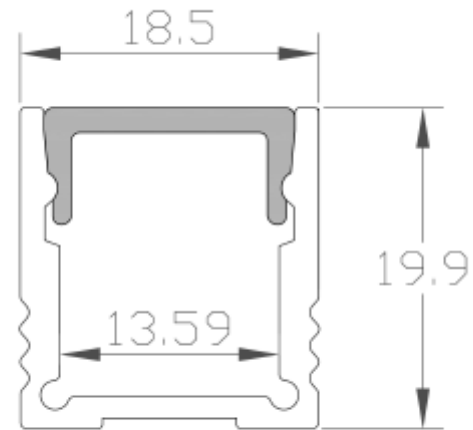

PRODUCT SHEET

Profile U3 Alu 2m 18,5x20mm incl f.cover,end cap, clips

Art. no: A1920

Lighting Solutions

Profile U3 Alu 2m 18,5x20mm incl f.cover,end cap, clip

A1920

Anodized Aluminum profile for surface mounting. Includes opal cover, 2pcs end cap, 2pcs end cap with hole for cable and mounting clips.

SPECIFICATIONS

Housing:	Aluminium
Lens (Diffuser):	Opal
Color:	Aluminium
Length:	2000mm
Height:	19,9mm
Width:	18,5mm
Weight:	0,525kg