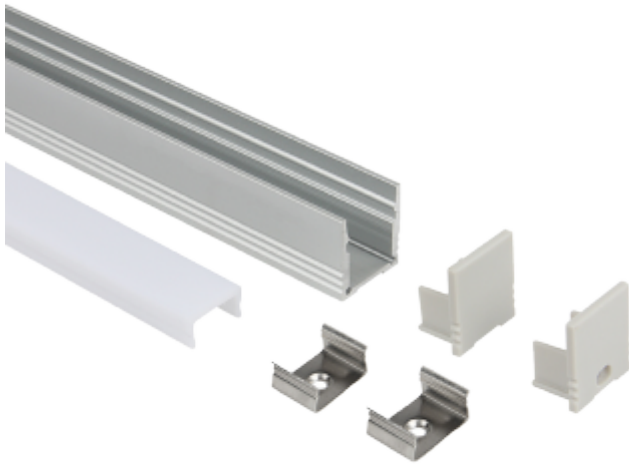

PRODUCT SHEET

Profile U3 Alu 2m 18,5x20mm incl f.cover,end cap, clips

Art. no: A1920

Lighting Solutions

Profile U3 Alu 2m 18,5x20mm incl f.cover,end cap, clip

A1920

Anodized Aluminum profile for surface mounting. Includes opal cover, 2pcs end cap, 2pcs end cap with hole for cable and mounting clips.

SPECIFICATIONS

Housing:	Aluminium
Lens (Diffuser):	Opal
Color:	Aluminium
Length:	2000mm
Height:	19,9mm
Width:	18,5mm
Weight:	0,525kg