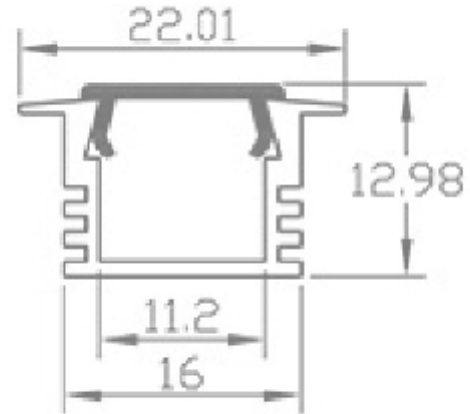

PRODUCT SHEET

Profile T2 Alu 2m 22x13mm incl f. cover,end cap

Art. no: A2212

Lighting Solutions

Profile T2 Alu 2m 22x13mm incl f. cover,end cap

Anodized Aluminum profile for recessed mounting.

SPECIFICATIONS

Lens (Diffuser):	Opal
Color:	Aluminium
Length:	2000mm
Height:	12,98mm
Width:	22,01mm
Weight:	0,216kg