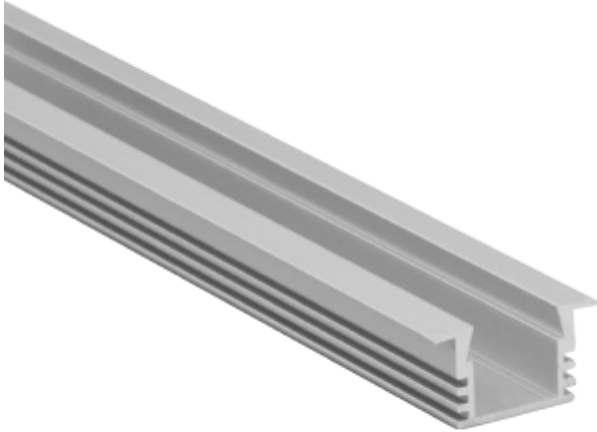

PRODUCT SHEET

Profile T2 Alu 2m 22x13mm incl f. cover,end cap

Art. no: A2212

Lighting Solutions

Profile T2 Alu 2m 22x13mm incl f. cover,end cap

Anodized Aluminum profile for recessed mounting.

SPECIFICATIONS

Lens (Diffuser):	Opal
Color:	Aluminium
Length:	2000mm
Height:	12,98mm
Width:	22,01mm
Weight:	0,216kg