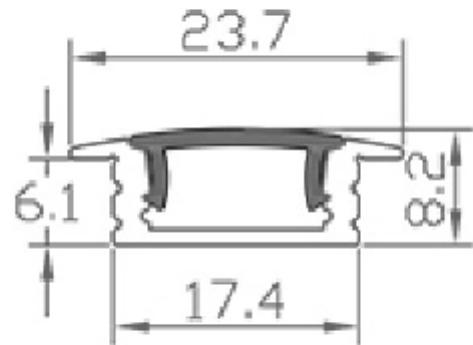

## FDV SPEC SHEET

Profile T1 Alu 2m 23,7x8,2mm incl f. cover, end cap  
Art. no: A2507

*Lighting Solutions*

# Profile T1 Alu 2m 23,7x8,2mm incl f. cover, end cap

Art. no: A2507

PRODUCT	
Length:	2000
Height:	8,2
Width:	23,7