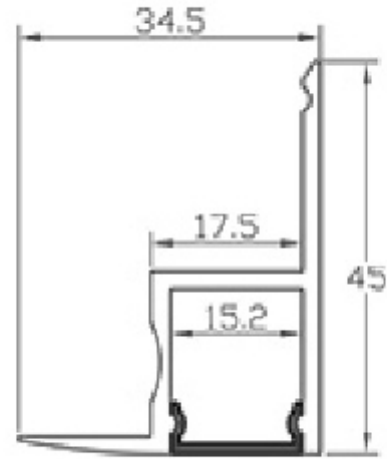

FDV SPEC SHEET

Profile H Alu 2m 45x34,5mm incl f. cover,end cap
Art. no: A4535

Lighting Solutions

Profile H Alu 2m 45x34,5mm incl f. cover,end cap

Art. no: A4535

PRODUCT

Length:	2000
Height:	45
Width:	34,5