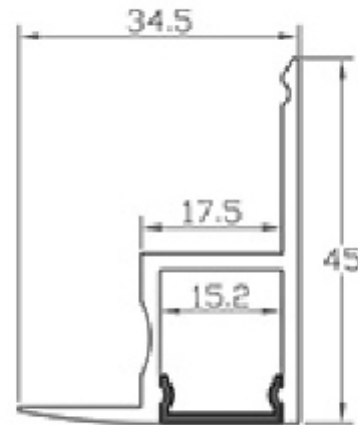

## PRODUCT SHEET

Profile H Alu 2m 45x34,5mm incl f. cover,end cap

Art. no: A4535

*Lighting Solutions*

# Profile H Alu 2m 45x34,5mm incl f. cover,end cap

Aluminium profile for mounting on wall that becomes a part of the ceiling, and gives a decorative and modern light along the wall. Perfect where you wish to break up with a constant lighting line. Includes opal cover and end caps.

### SPECIFICATIONS

Color:	Aluminium
Length:	2000mm
Height:	45mm
Width:	34,5mm
Treatment:	Anodized (matt)
Max width Led Strip :	13mm
Lens (Diffuser):	Opal
Mounting:	Recessed