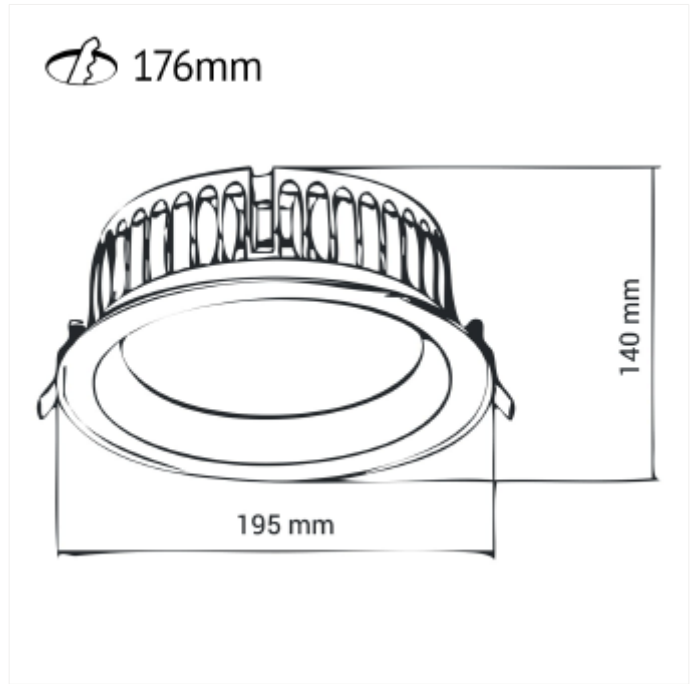

## Auriga

This series of IP44 downlights is named Auriga. Auriga is supplied with 2m cable for power connection.

### VERSIONS

Art.No	Effect [W]	Cold Lumen [lm]	Lumen Output [lm]	CCT [K]	Beam Angle [°]	Lens Difuser	CRI [>]	Color	Light Control	Connection
736-2-40-1	20	2300	2150	3000	40°	Clear	80	Grey	None	Cable 2m
738-2-40-3	28	2990	2990	4000	40°	Clear	80	White	None	
737-2-40-3-ddd	29	3000	2900	3000	40°	Clear	80	White	DALI	
737-2-40-1	29	3000	2900	3000	40°	Clear	80	Grey	None	
737-2-40-2	29	3000	2900	3000	40°	Clear	80	Black	None	
736-2-40-3	20	2300	2150	3000	40°	Clear	80	White	None	
737-2-40-3	29	3000	2900	3000	40°	Clear	80	White	None	
738-40-3	28	2990	2990	4000	40°	Clear	80	White	None	
738-2-40-2	28	2990	2990	4000	40°	Clear	80	Black	None	