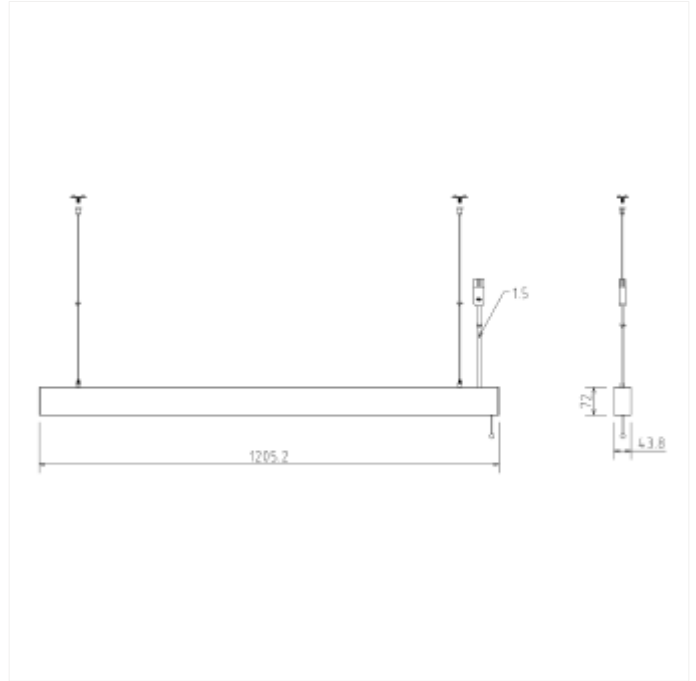

PRODUCT FAMILY SHEET

Benu Office Pullswitch

Benu Office Pullswitch

Benu is a linear LED luminaire with up- and down light for pending down in indoor areas. UGR19 and dimmable by pulling the rope. 18i3 connection, 1500mm wire and t-profile bracket are included.

VERSIONS

Art.No	Effect [W]	Cold Lumen [lm]	Lumen Output [lm]	CCT [K]	Beam Angle [°]	Lens Difuser	CRI [>]	Color	Light Control	Connection
3730-110-2	50	7200	6520	3000	110° /75°	Micropris.	80	Black	Pull Dim	18i3 Quick connectio
3730-110-3	50	7200	6520	3000	110° /75°	Micropris.	80	White	Pull Dim	18i3 Quick connectio
3733-110-3	50	7000		4000	110° /75°	Micropris.	90	White	Pull Dim	18i3 Quick connectio
3733-110-2	50	7000		4000	110° /75°	Micropris.	90	Black	Pull Dim	18i3 Quick connectio